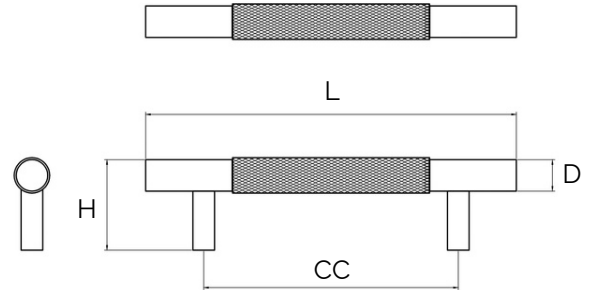

Ekati – Knurled Brushed Brass Handle Range

All dimensions are in mm

Sizes provided are nominal and intended as a guide

SKU	L (Length)	CC (Centre-to-Centre)	H (Height)	D (Diameter)
DH-0000085-130-BB	130	96	34	12
DH-0000085-160-BB	160	128	34	12
DH-0000085-200-BB	200	160	34	12
DH-0000085-240-BB	240	192	34	12
DH-0000085-280-BB	280	224	34	12
DH-0000085-330-BB	330	256	34	12
DH-0000085-380-BB	380	320	34	12
DH-0000085-500-BB	500	416	34	12

Inclusions:

Bolt: 2 x M5 * 25mm screw

Product Care : Wipe and clean with a damp cloth and do not use any cleaning agents or chemicals.

WARRANTY