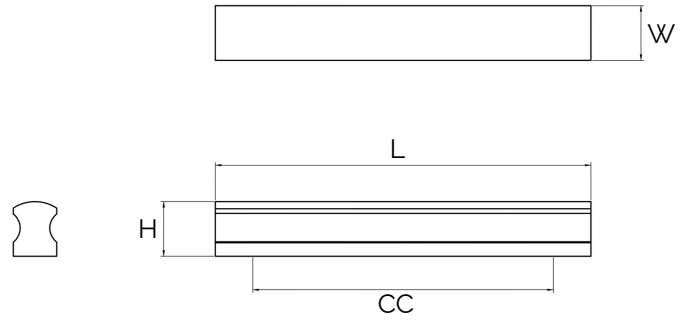

Loch – Walnut Wood Sleek Handle Range

All dimensions are in mm

Sizes provided are nominal and intended as a guide

SKU	L (Length)	CC (Centre-to-Centre)	H (Height)	W (Width)
DH-000077-100-W	100	64	23	18
DH-000077-130-W	130	96	23	18
DH-000077-160-W	160	128	23	18
DH-000077-230-W	230	192	23	18

Inclusions:

- 2x M4 * 20mm Truss head screws

Product Care : Wipe and clean with a damp cloth and do not use any cleaning agents or chemicals.

WARRANTY