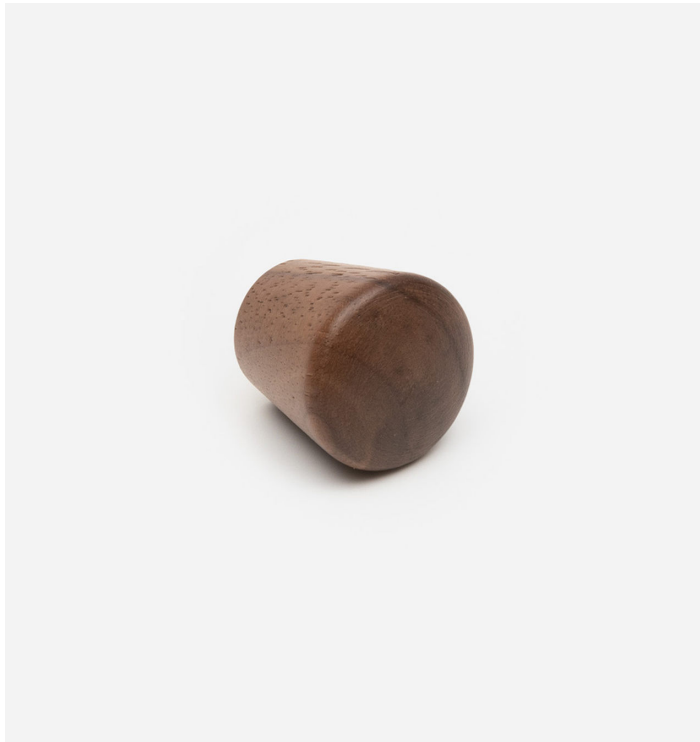

Loch – Walnut Wood Cylinder Knob

All dimensions are in mm

Sizes provided are nominal and intended as a guide

SKU	H (Height)	B (Base)
DK-000031-W	20	21

Inclusions:

Bolt: M5 * 25mm screw

Product Care : Wipe and clean with a damp cloth and do not use any cleaning agents or chemicals.