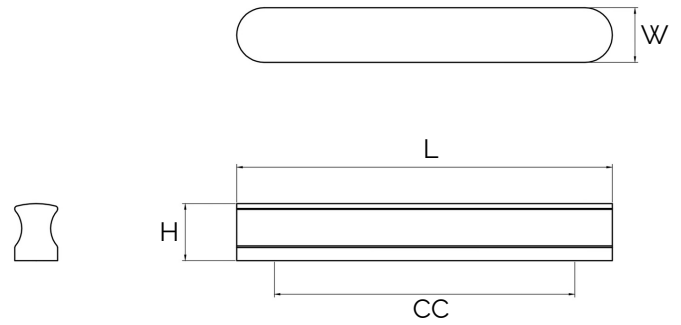

# Loch – Walnut Wood Curved Slimline Handle Range

All dimensions are in mm

\*Sizes provided are nominal and intended as a guide\*

SKU	L (Length)	CC (Centre-to-Centre)	H (Height)	W (Width)
DH-000076-100-W	100	64	19	18
DH-000076-130-W	130	96	19	18
DH-000076-150-W	150	128	19	18
DH-000076-200-W	200	160	19	18
DH-000076-230-W	230	192	19	18

## Inclusions:

- 2x M4 \* 20mm Truss head screws

\*Product Care : Wipe and clean with a damp cloth and do not use any cleaning agents or chemicals.\*

WARRANTY