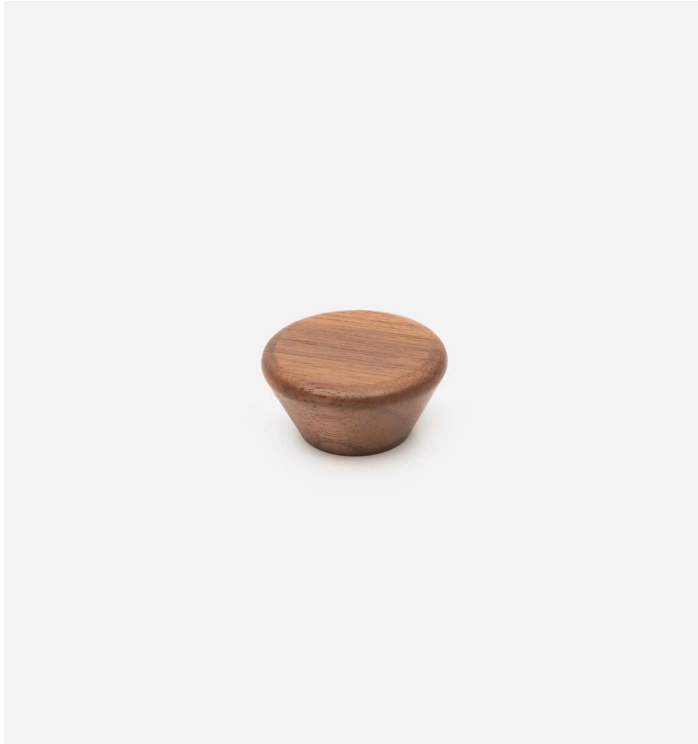

Loch – Walnut Wood Cone Knob Range

All dimensions are in mm

Sizes provided are nominal and intended as a guide

SKU	D (Diameter)	H (Height)	B (Base)
DK-000076-40-W	40	20	21
DK-000076-45-W	45	20	21

Inclusions:

- M4 * 20mm Truss head screw

Product Care : Wipe and clean with a damp cloth and do not use any cleaning agents or chemicals.

WARRANTY