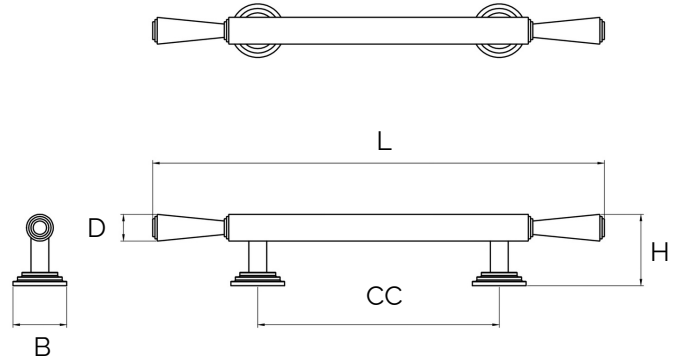

# Arezzo – Brushed Silver Nickel Handle Range

All dimensions are in mm

SKU	L (Length)	CC (Centre-to-Centre)	H (Height)	D (Diameter)
DH-000078-152-BN	152	64	33	12
DH-000078-184-BN	184	96	33	12
DH-000078-216-BN	216	128	33	12
DH-000078-248-BN	248	160	33	12
DH-000078-280-BN	280	192	33	12
DH-000078-312-BN	312	224	33	12

### Inclusions:

Bolt: 2 x M5 \* 25mm screw

\*Product Care : Wipe and clean with a damp cloth and do not use any cleaning agents or chemicals.\*

WARRANTY