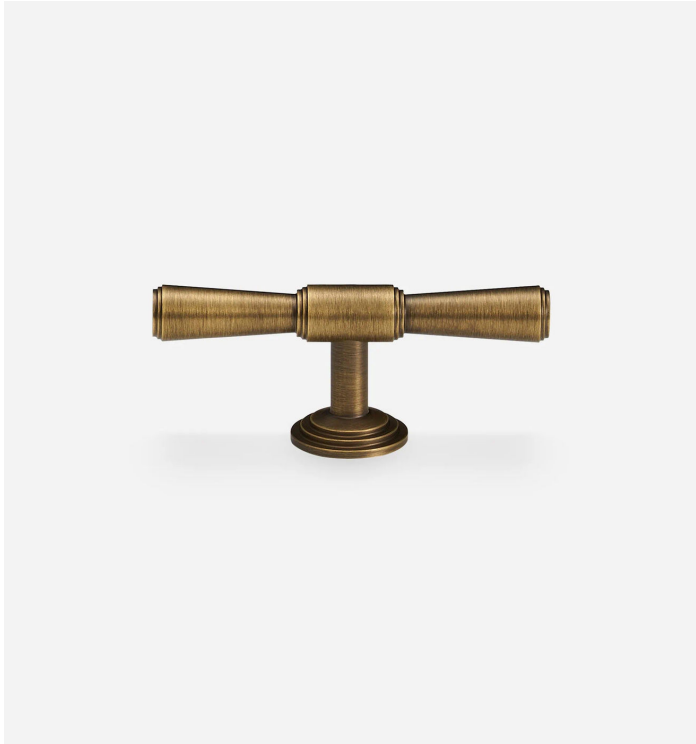

Arezzo – Antique Bronze Brass Pull

All dimensions are in mm

SKU

L
(Length)

H
(Height)

D
(Diameter)

DP-000078-AB

80

33

12

Inclusions:

Bolt: M5 * 25mm screw

Product Care : Wipe and clean with a damp cloth and do not use any cleaning agents or chemicals.

WARRANTY