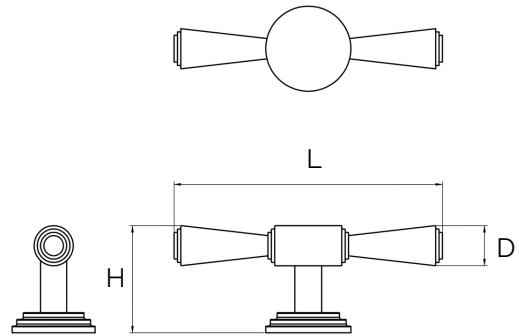

Arezzo – Antique Bronze Brass Pull

All dimensions are in mm

SKU

L
(Length)

H
(Height)

D
(Diameter)

DP-000078-AB

80

33

12

Inclusions:

Bolt: M5 * 25mm screw

Product Care : Wipe and clean with a damp cloth and do not use any cleaning agents or chemicals.

WARRANTY