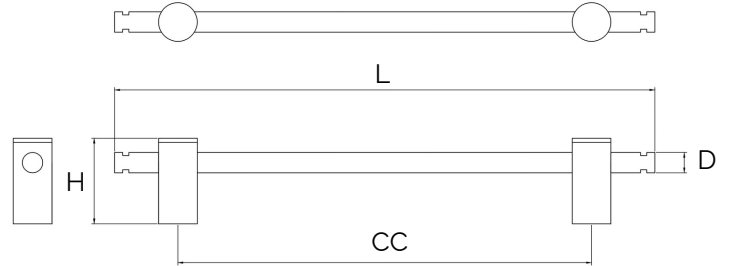

Fresno – Matte Black Brass Handle Range

All dimensions are in mm

Sizes provided are nominal and intended as a guide

SKU	L (Length)	CC (Centre-to-Centre)	H (Height)	D (Diameter)
DH-000070-265-MB	265	adjustable	43	10
DH-000070-360-MB	360	adjustable	43	10
DH-000070-520-MB	520	adjustable	43	10

Inclusions:

Bolt: 2 x M5 * 25mm screw

Product Care : Wipe and clean with a damp cloth and do not use any cleaning agents or chemicals.

WARRANTY