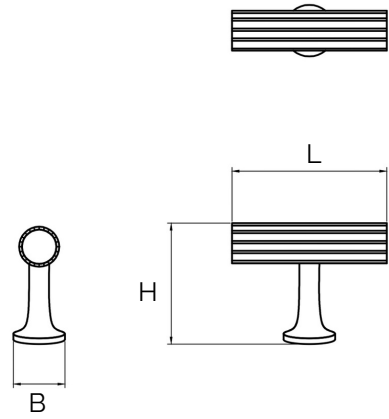

Celle – Matte Black Brass Pull

All dimensions are in mm

Sizes provided are nominal and intended as a guide

SKU	L (Length)	H (Height)	B (Base)
DP-000071-MB	50	33	15

Inclusions:

Bolt: M5 * 25mm screw

Product Care : Wipe and clean with a damp cloth and do not use any cleaning agents or chemicals.