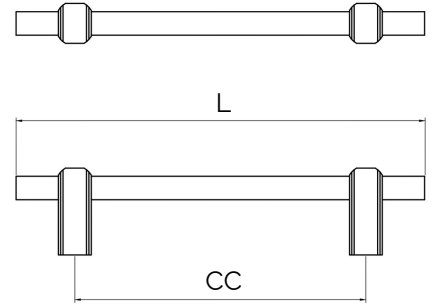

Osaka – Brushed Brass Handle Range

All dimensions are in mm

Sizes provided are nominal and intended as a guide

SKU	L (Length)	CC (Centre-to-Centre)
DH-000065-142-BB	142	96
DH-000065-174-BB	174	128
DH-000065-206-BB	206	160

Inclusions:

Bolt: 2x M5 * 25mm screw

Product Care : Wipe and clean with a damp cloth and do not use any cleaning agents or chemicals.

WARRANTY