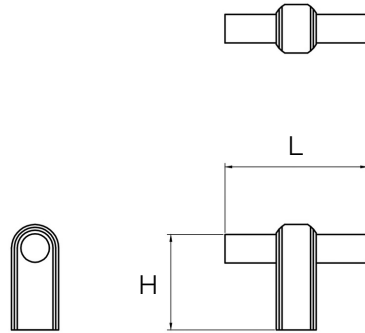

Osaka – Antique Bronze Brushed Brass Pull

All dimensions are in mm

Sizes provided are nominal and intended as a guide

SKU	L (Length)	H (Height)
DP-000065-AB	50	33

Inclusions:

Bolt: M5 * 25mm screw

Product Care : Wipe and clean with a damp cloth and do not use any cleaning agents or chemicals.