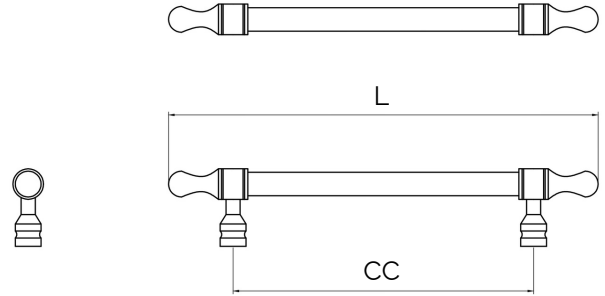

# York – Antique Bronze Brass Handle Range

All dimensions are in mm

\*Sizes provided are nominal and intended as a guide\*

SKU	L (Length)	CC (Centre-to-Centre)
DH-000064-150-AB	150	96
DH-000064-183-AB	183	128
DH-000064-215-AB	215	160

### Inclusions:

Bolt: 2x M5 \* 25mm screw

\*Product Care : Wipe and clean with a damp cloth and do not use any cleaning agents or chemicals.\*

WARRANTY