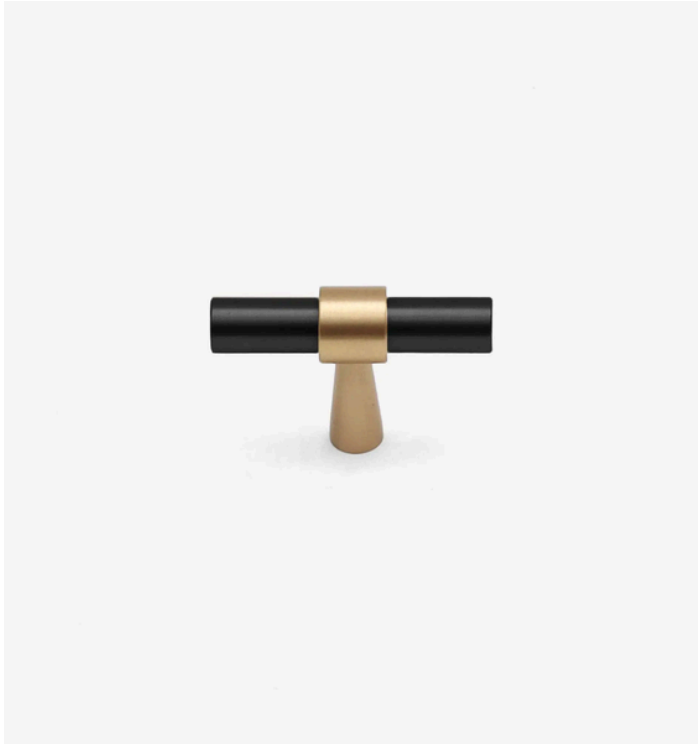

# Ribe – Matte Black Bras Pull

All dimensions are in mm

\*Sizes provided are nominal and intended as a guide\*

SKU	L (Length)	H (Height)	D (Diameter)	B (Base)
DP-000054-MB	50	34	10	10

## Inclusions:

Bolt: 2 x M5 \* 25mm screw

\*Product Care : Wipe and clean with a damp cloth and do not use any cleaning agents or chemicals.\*

WARRANTY