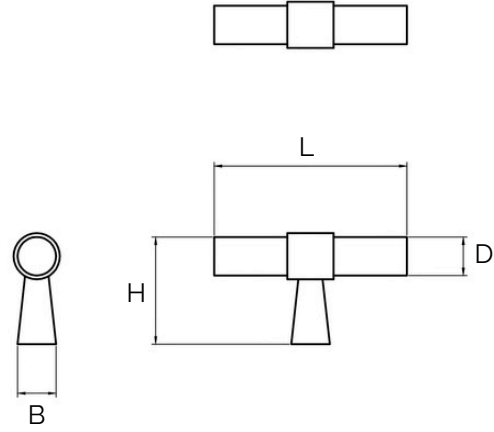

# Ribe – Matte Black Bras Pull

All dimensions are in mm

\*Sizes provided are nominal and intended as a guide\*

SKU	L (Length)	H (Height)	D (Diameter)	B (Base)
DP-000054-MB	50	34	10	10

## Inclusions:

Bolt: 2 x M5 \* 25mm screw

\*Product Care : Wipe and clean with a damp cloth and do not use any cleaning agents or chemicals.\*

WARRANTY